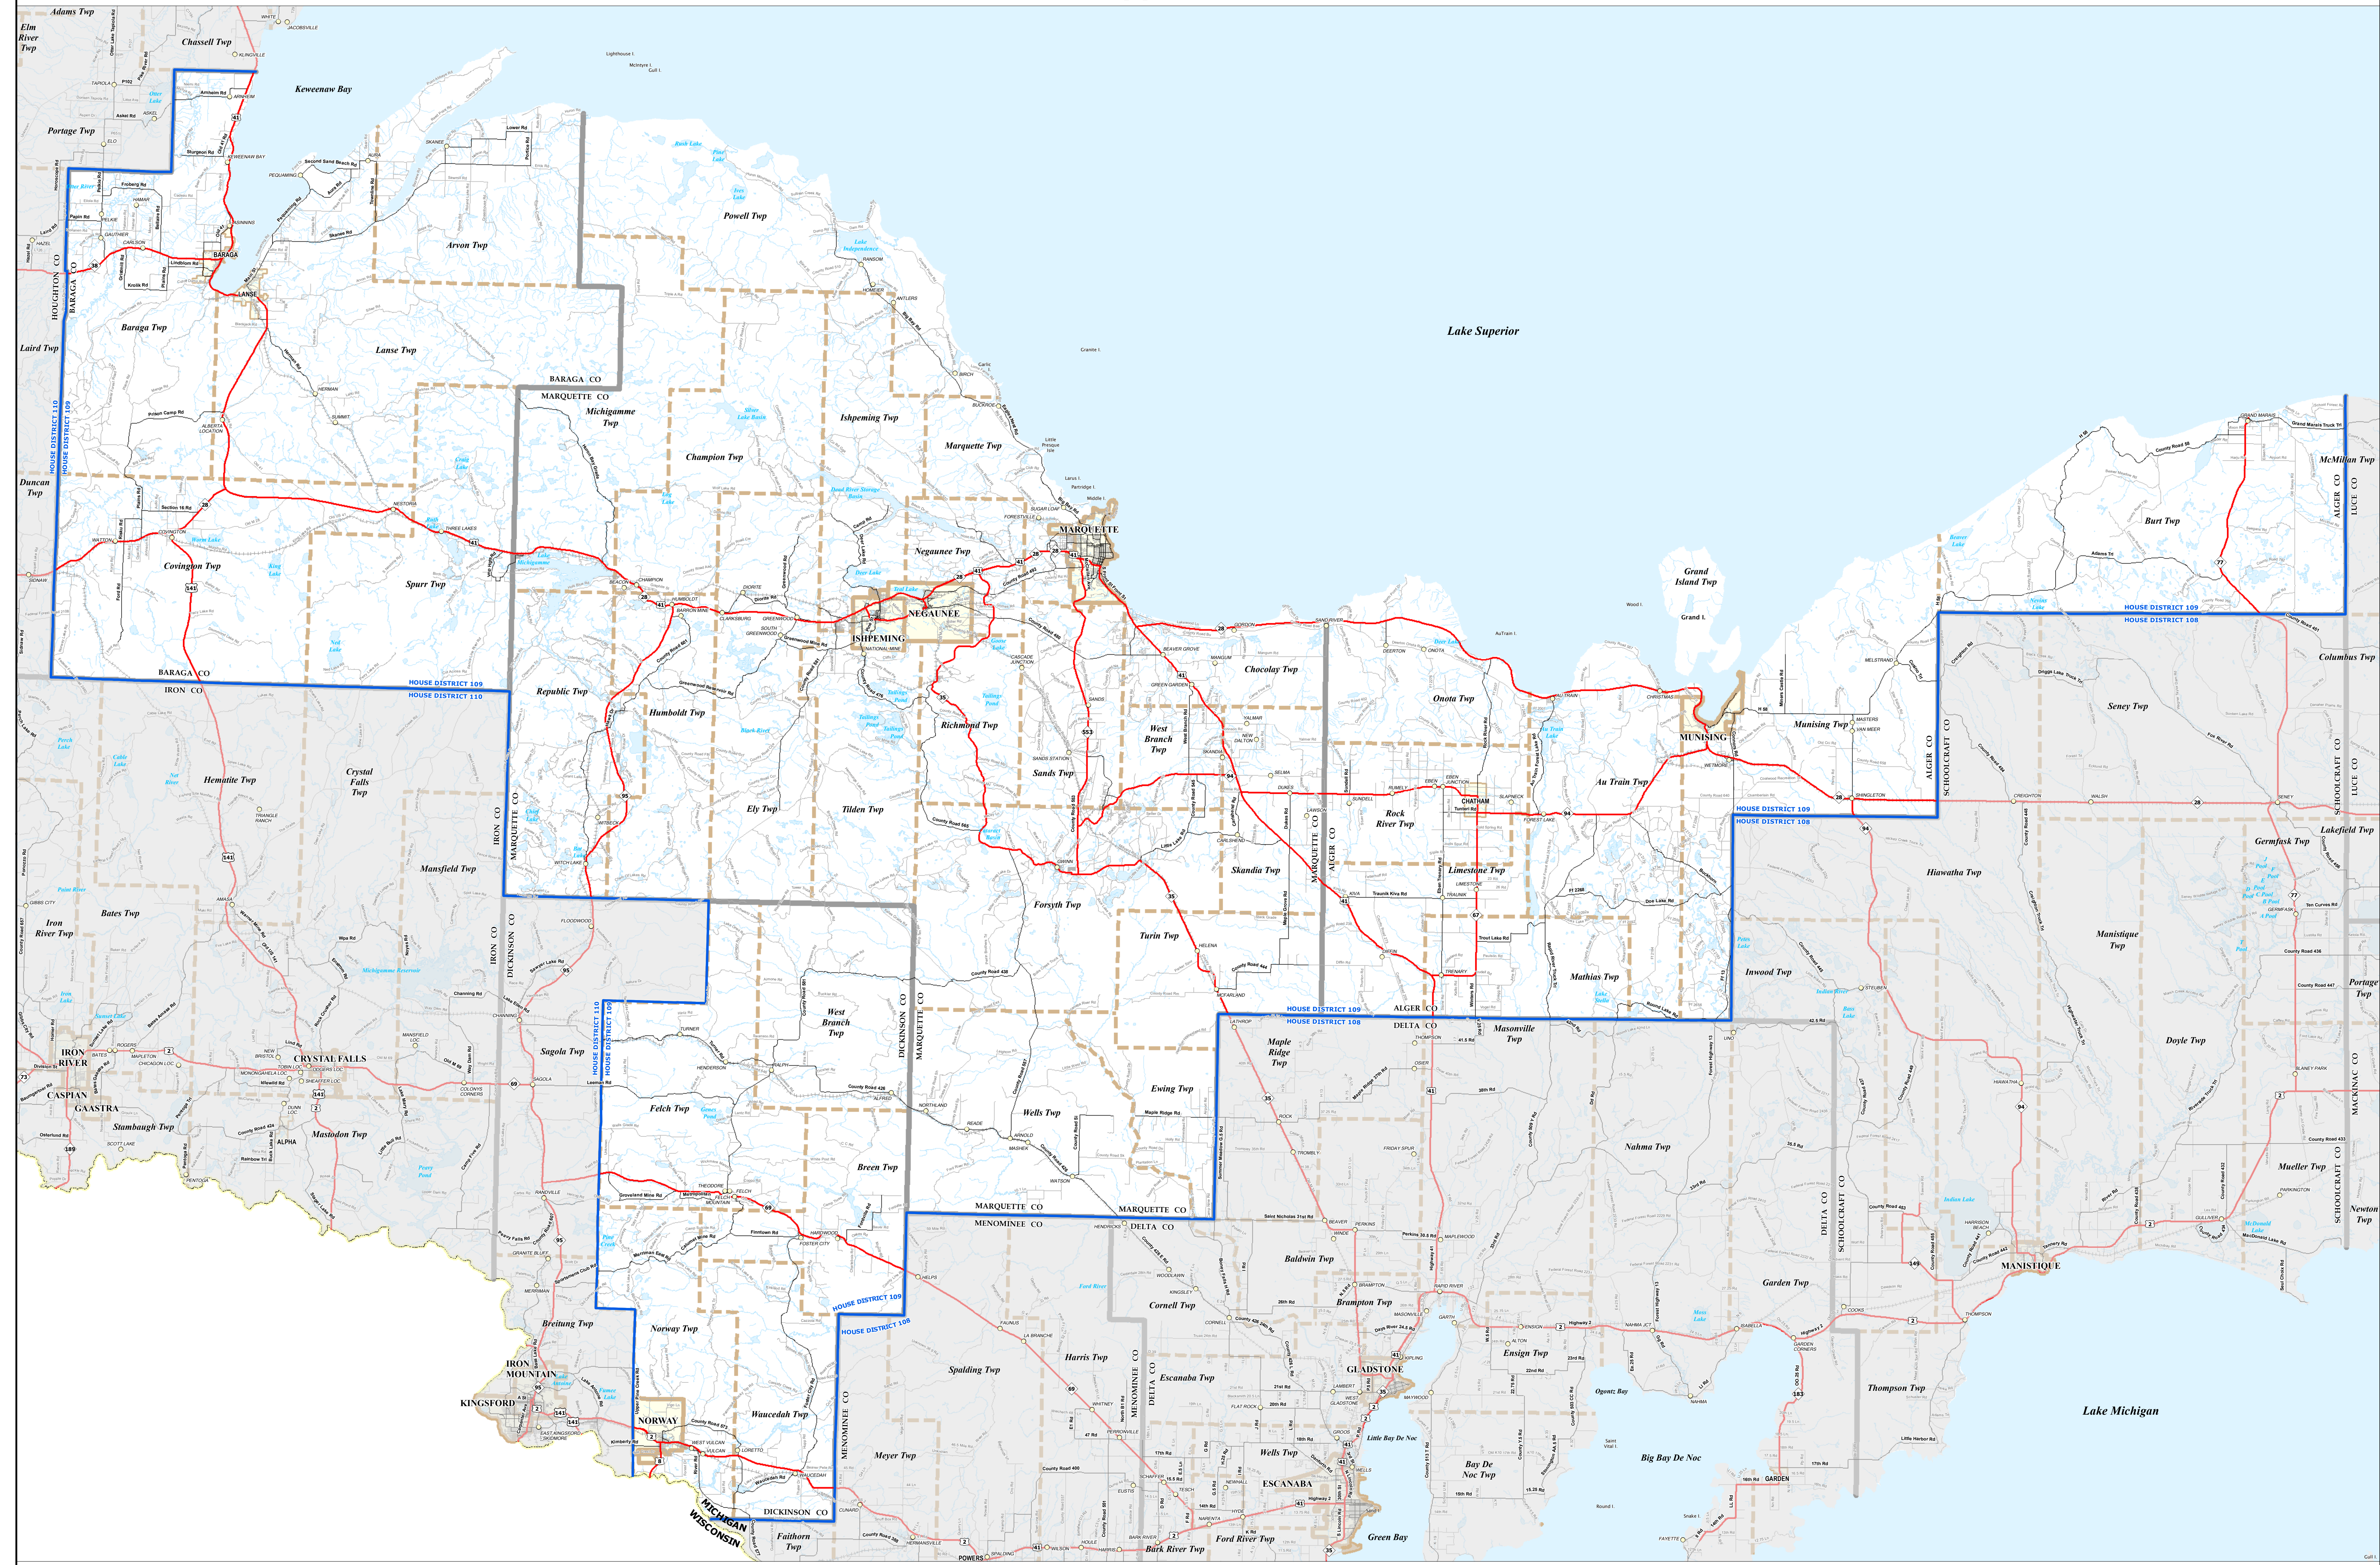

MICHIGAN STATE HOUSE DISTRICT 109

2021 Apportionment Plan

Legend

House District	Township	Freeway	Railroad
City	County	Highway	Water Feature
Village	State	Primary Road	River, Stream, or Drain
Unincorporated Place		Local Road